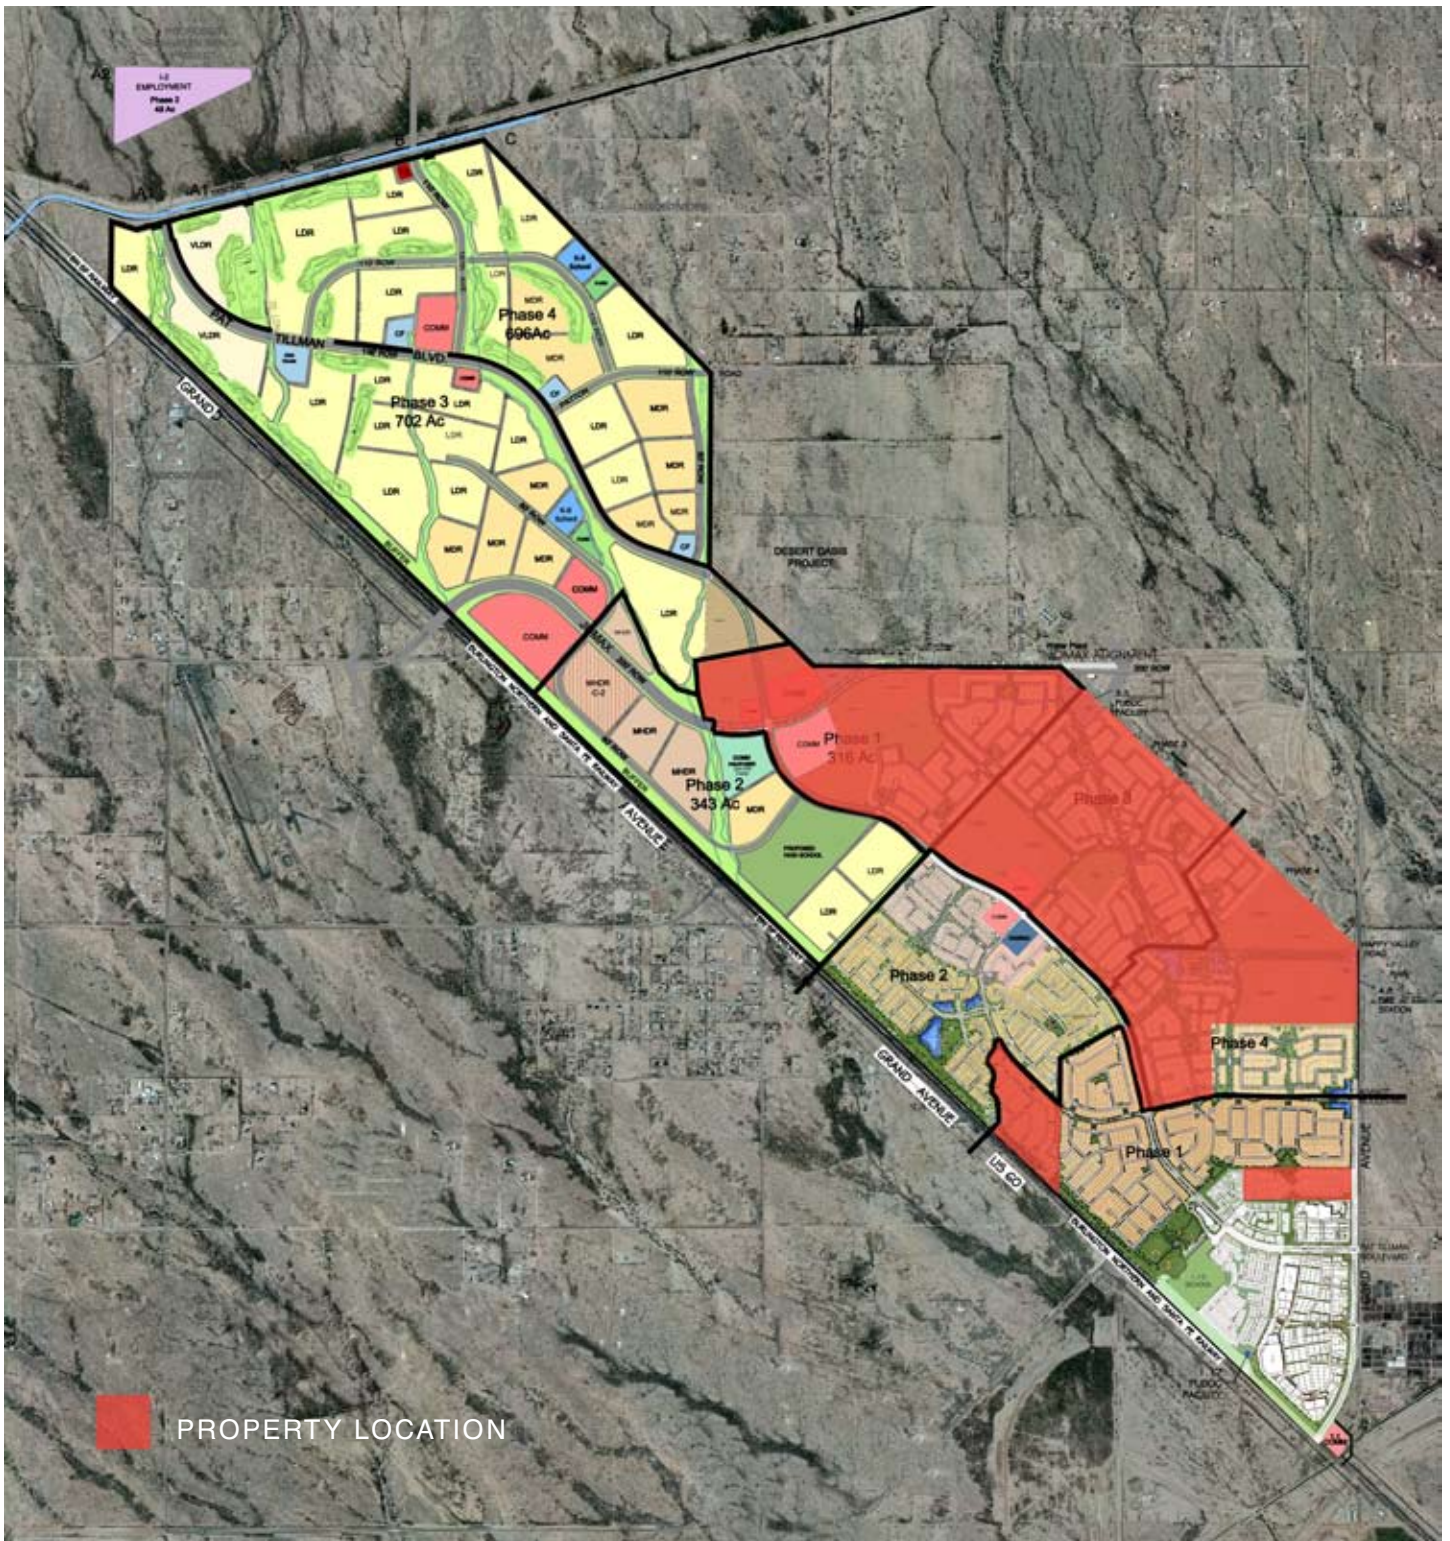

- 844 acres
- 3,250 residential lots
- 1 million square feet of commercial, retail, schools and parks
- City of Surprise

ASANTE SITE PLAN

ASANTE

ASANTE