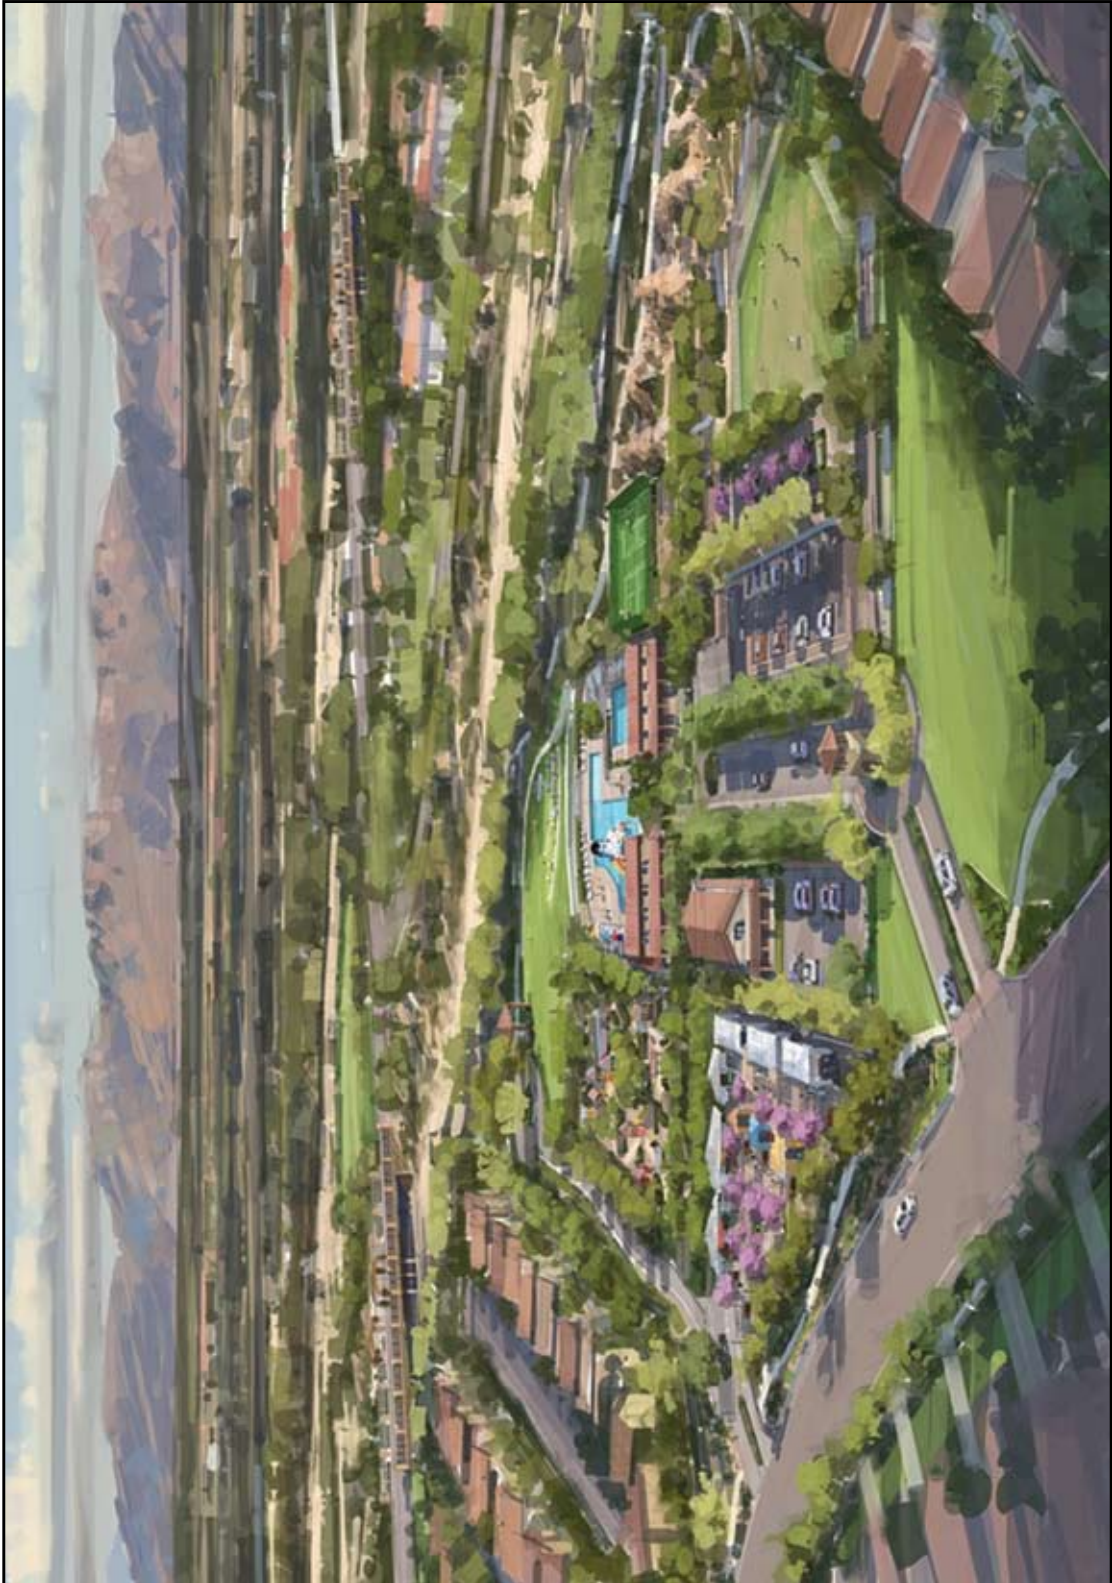

DESERT TRAILS

PROPERTY BOUNDARY

- 897 acres
- 2,300 residential lots
- City of Surprise

DESERT TRAILS SITE PLAN

DESERT TRAILS

COMMUNITY PLAZA RENDERING

DESERT TRAILS

DEVELOPMENT ENTRY RENDERING

DESERT TRAILS COMMUNITY PARK SITE PLAN

DESERT TRAILS COMMUNITY PLAYGROUND RENDERING