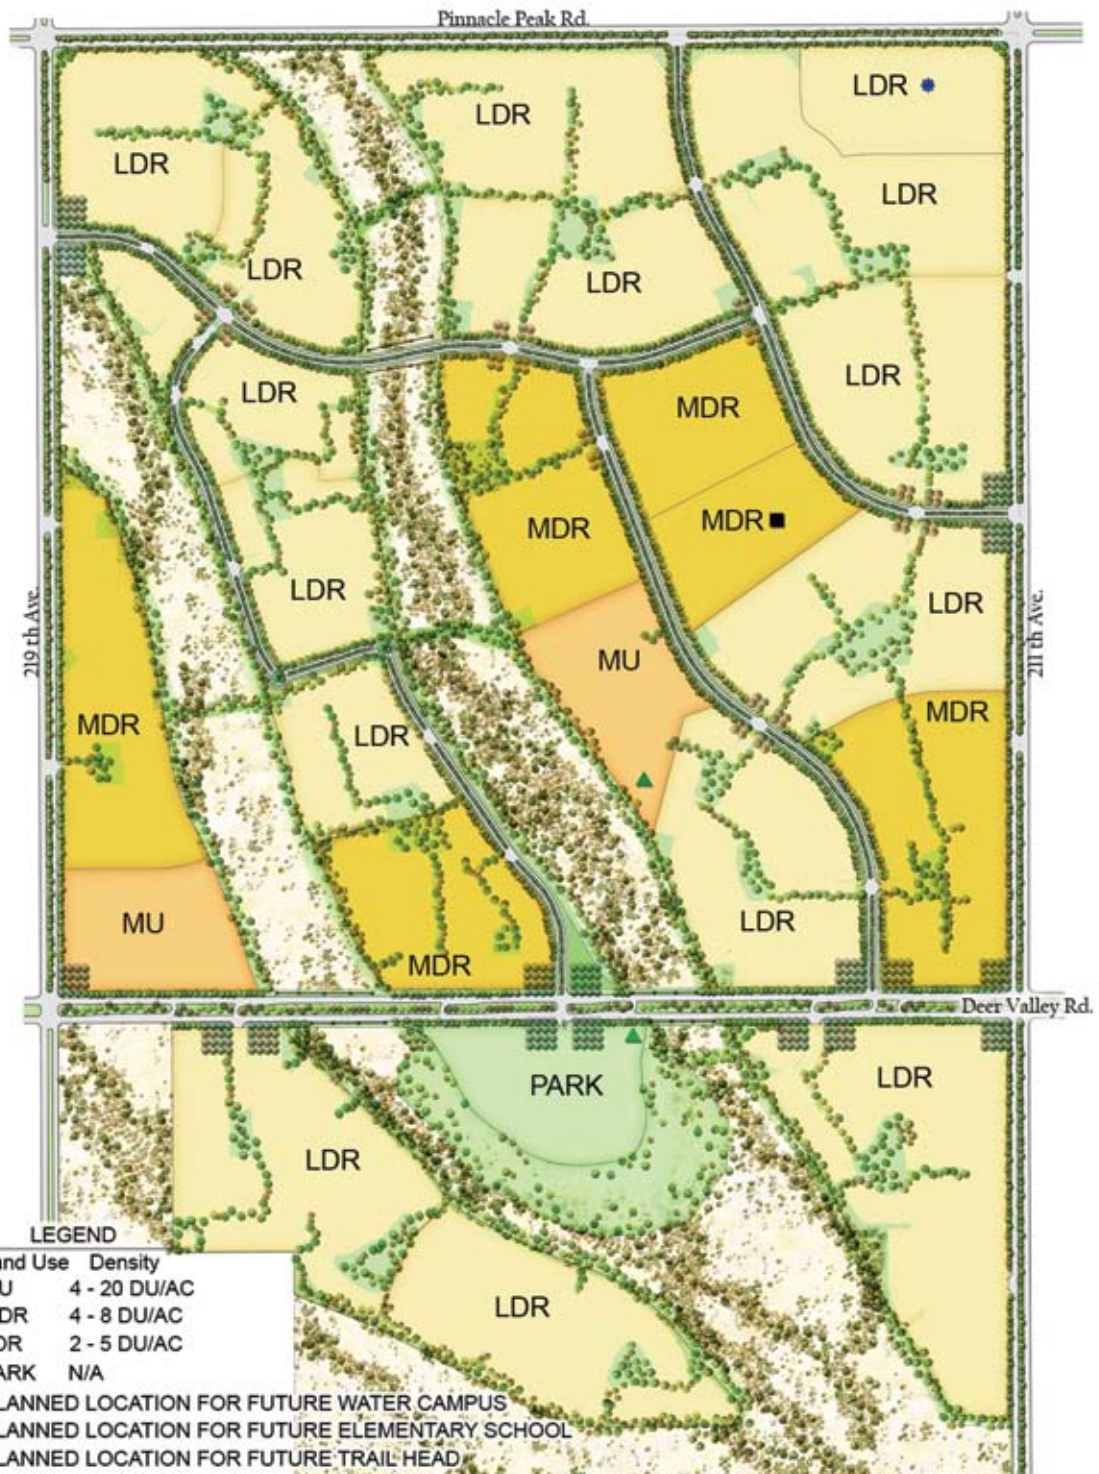

DESERT TRAILS

PROPERTY BOUNDARY

- 897 acres
- 2,300 residential lots
- City of Surprise

DESERT TRAILS SITE PLAN

DESERT TRAILS

COMMUNITY PLAZA RENDERING

DESERT TRAILS

DEVELOPMENT ENTRY RENDERING

DESERT TRAILS COMMUNITY PARK SITE PLAN

DESERT TRAILS COMMUNITY PLAYGROUND RENDERING