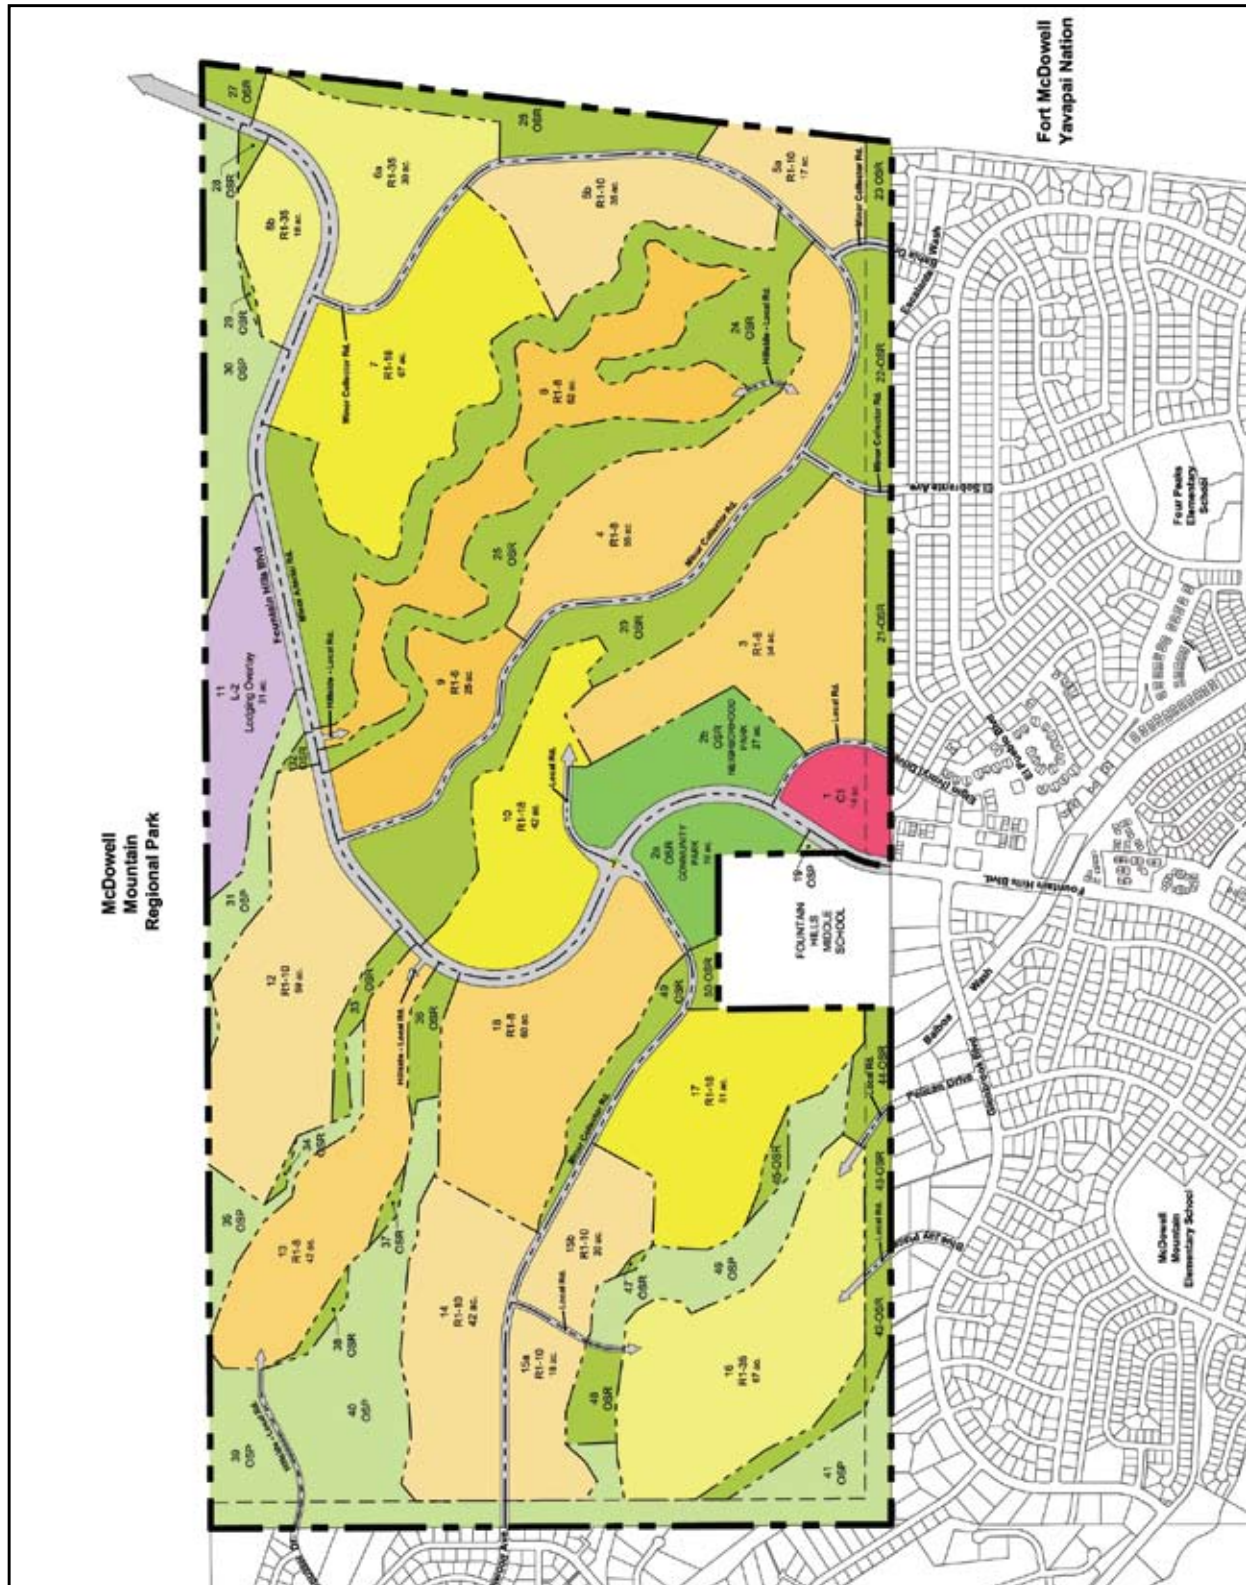

FOUNTAIN HILLS

PROPERTY BOUNDARY

- 1,275 acres
- 1,350 residential lots
- Five-star hotel
- Retail center
- Northeast Maricopa County

FOUNTAIN HILLS

FOUNTAIN HILLS SITE PLAN

FOUNTAIN HILLS

VICINITY MAP